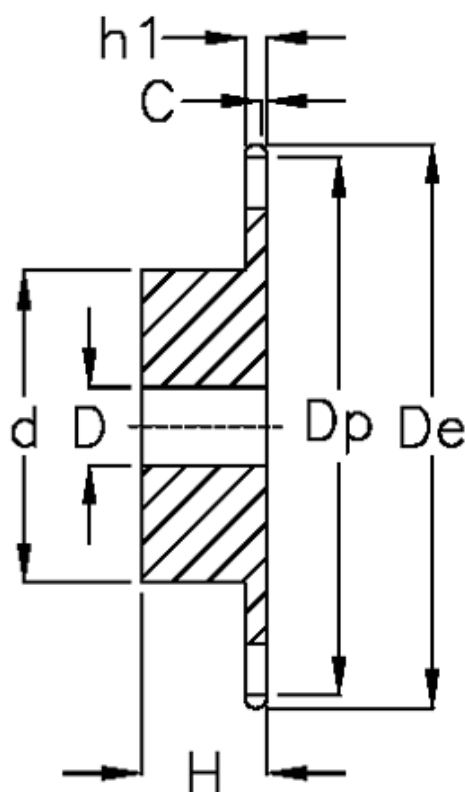

Data Sheet

Article number: 616011012040

Description: Sprocket 32 B-1 Z=40 simplex
predrilled

Measures

C	= 6
d	= *180
D	= $30 \pm 0,5$
De	= 670.3
Dp	= 647.47
For chain size	= 2" x 1 1/4"
For chain type	= 32 B-1
H	= 90

h1	= 29.4
Number of teeth	= 40